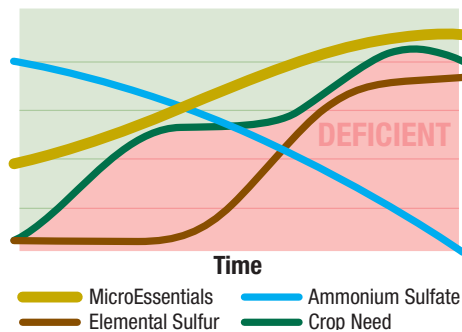

MicroEssentials® SZ™

Right ratio at the right time

MicroEssentials® SZ™ is designed to supply sulfur and zinc in every granule in the right ratio at the right time. It also delivers a high rate of phosphorus with two forms of sulfur:

- The sulfate form - available immediately to developing roots (five percent)
- The elemental form - available later in the growing season (five percent)

Sulfur Availability and Update

Free flowing

MicroEssentials® SZ™ stays drier than most fertilizers which prevents the product from caking up and allows it to flow freely. This makes MicroEssentials® SZ™ the ideal product for your drills and air seeders.